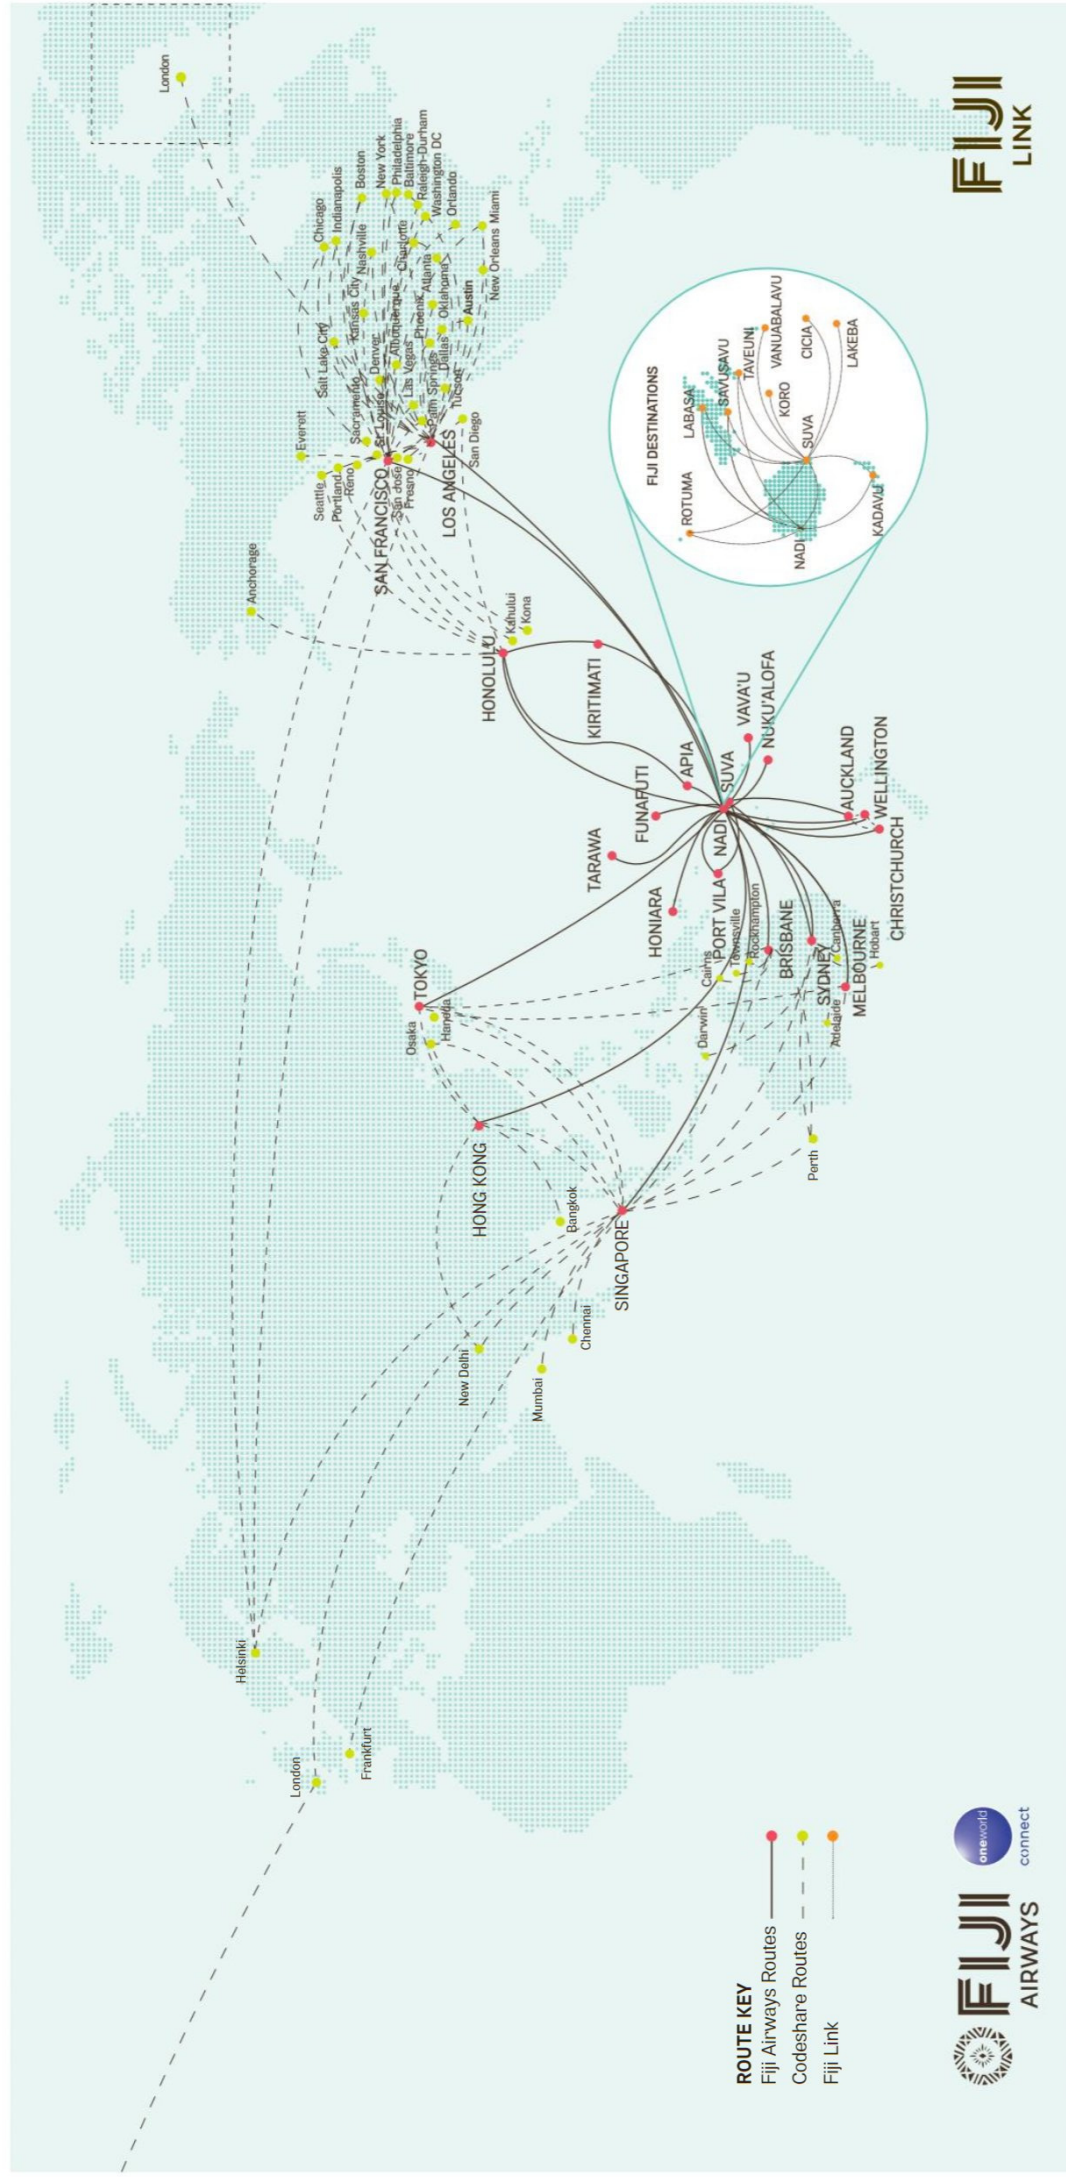

# Fiji Airways Route Map and Fleet

**ROUTE KEY**  
 — Fiji Airways Routes  
 - - - Codeshare Routes  
 ..... Fiji Link

	<b>BOEING 737-700 (1)</b> SEATS BUSINESS 8 ECONOMY 114
	<b>BOEING 737-800 (4)</b> SEATS BUSINESS 8 ECONOMY 156-162
	<b>BOEING 737-8 MAX (2)</b> SEATS BUSINESS 8 ECONOMY 162
	<b>AIRBUS 330-200 (5)</b> SEATS BUSINESS 18-24 ECONOMY 236-249
	<b>AIRBUS 330-300 (1)</b> SEATS BUSINESS 24 ECONOMY 289
	<b>DHCC-400 (1)</b> SEATS BUSINESS N/A ECONOMY 19
	<b>ATR 42-600 (1)</b> SEATS BUSINESS N/A ECONOMY 48
	<b>ATR 72-600 (2)</b> SEATS BUSINESS 8 ECONOMY 60

Fiji Airways flights are available on Boeing and Airbus aircraft, ranging from the 122 seating capacity on the Boeing 737-700 series to the 334 seating capacity on the Airbus A350-900 XWB series. Our subsidiary Fiji Link is the official domestic carrier of Fiji with a fleet combination of ATR 72-600, ATR 42-600 and De Havilland Twin Otter aircraft.